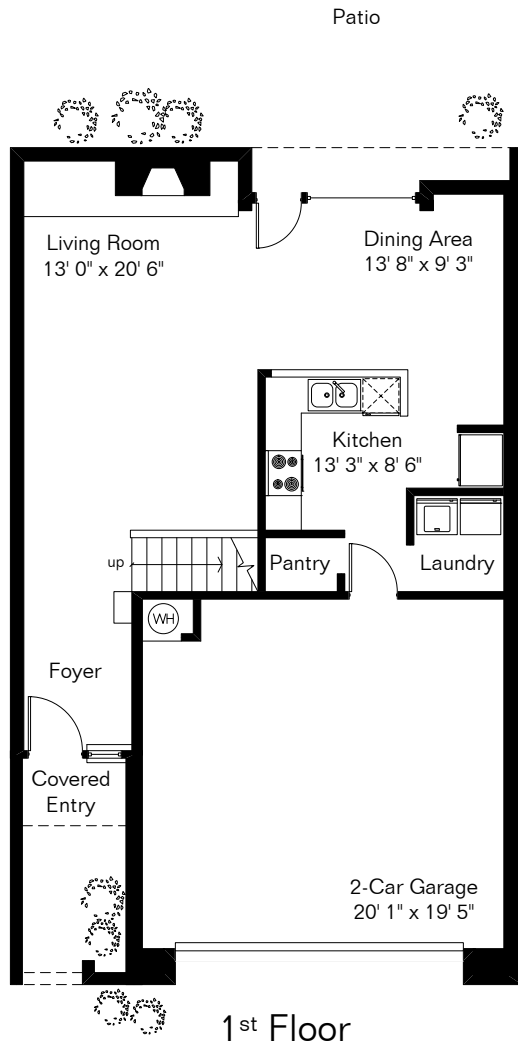

The square footages and room size information are deemed to be reliable but are not guaranteed and should be independently verified.

3838 N Borg Lane

Living Area 1,528 Sq Ft
Garage 435 Sq Ft

Site Visit March 2017

0 ft. 6 ft. 10 ft. 20 ft.

Copyright 2017 Floor Plans First! LLC
All Rights Reserved.

www.FloorPlansFirst.com

Toll Free (877) 887-1500
Voice (520) 881-1500
Fax (520) 791-7701

Floor Plans First!
See the Floor Plan First!