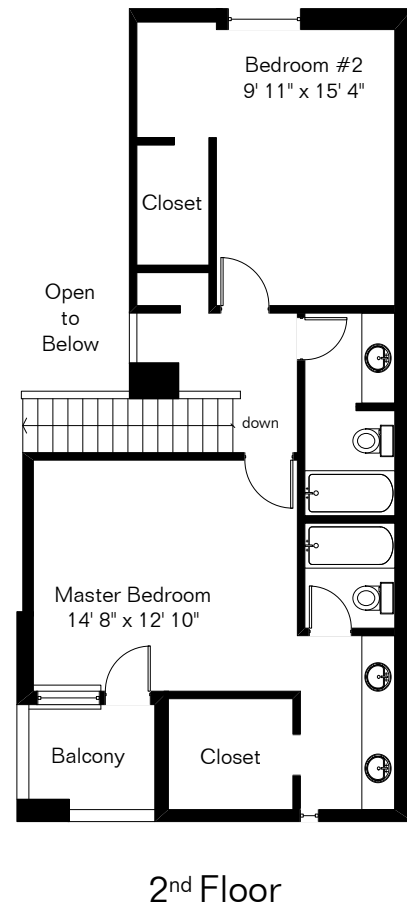

The square footages and room size information are deemed to be reliable but are not guaranteed and should be independently verified.

3838 N Borg Lane

Living Area 1,528 Sq Ft
Garage 435 Sq Ft

Site Visit March 2017

0 ft. 6 ft. 10 ft. 20 ft.

Copyright 2017 Floor Plans First! LLC
All Rights Reserved.

www.FloorPlansFirst.com

Toll Free (877) 887-1500
Voice (520) 881-1500
Fax (520) 791-7701

Floor Plans First!
See the Floor Plan First!